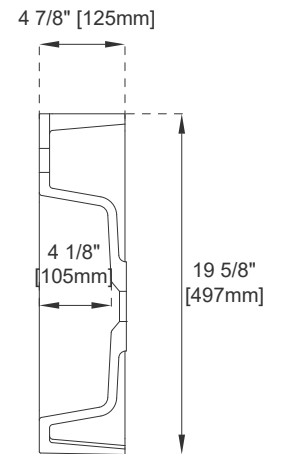

## Dimension

Length: 48"  
Width: 19-5/8"  
Overall Height: 4-7/8"  
Profile Height: 4-7/8"  
Basin Depth: 4-1/8"  
Basin Length: 19-5/8"  
Basin Width: 12-3/4"  
Drain Hole Size: 1-3/4"

Visit website for warranty and installation information  
[www.jamesmartinvanities.com](http://www.jamesmartinvanities.com)

# 48" CS SERIES BASIN

# JAMES MARTIN VANITIES

CS-S348-GW

Top View

Side View

Front View

All dimensions are nominal

Visit website for warranty and installation information  
[www.jamesmartinvanities.com](http://www.jamesmartinvanities.com)