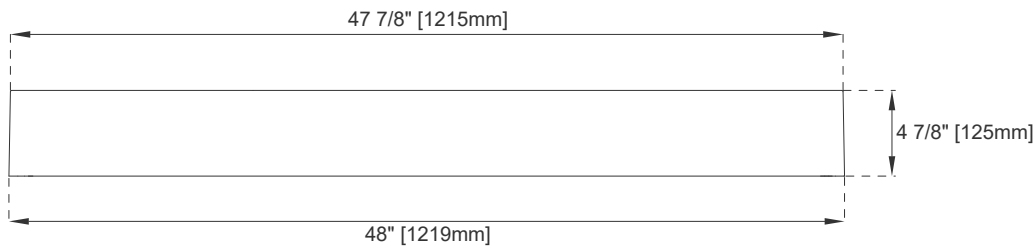

## Dimension

Length: 48"  
Width: 19-5/8"  
Overall Height: 4-7/8"  
Profile Height: 4-7/8"  
Basin Depth: 4-1/8"  
Basin Length: 19-5/8"  
Basin Width: 12-3/4"  
Drain Hole Size: 1-3/4"

Visit website for warranty and installation information  
[www.jamesmartinvanities.com](http://www.jamesmartinvanities.com)

# JAMES MARTIN VANITIES

CS-S348-GW

Top View

Side View

Front View

All dimensions are nominal

Visit website for warranty and installation information  
[www.jamesmartinvanities.com](http://www.jamesmartinvanities.com)