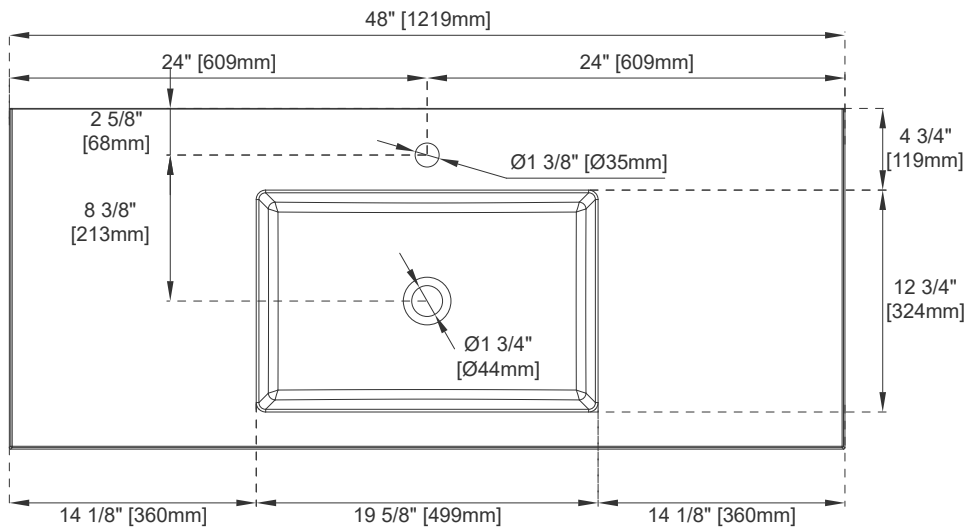

## Dimension

Length: 48"  
Width: 19-5/8"  
Overall Height: 4-7/8"  
Profile Height: 4-7/8"  
Basin Depth: 4-1/8"  
Basin Length: 19-5/8"  
Basin Width: 12-3/4"  
Drain Hole Size: 1-3/4"

Visit website for warranty and installation information  
[www.jamesmartinvanities.com](http://www.jamesmartinvanities.com)

# 48" CS SERIES BASIN

# JAMES MARTIN VANITIES

CS-S348-GW

Top View

Side View

Front View

All dimensions are nominal

Visit website for warranty and installation information  
[www.jamesmartinvanities.com](http://www.jamesmartinvanities.com)