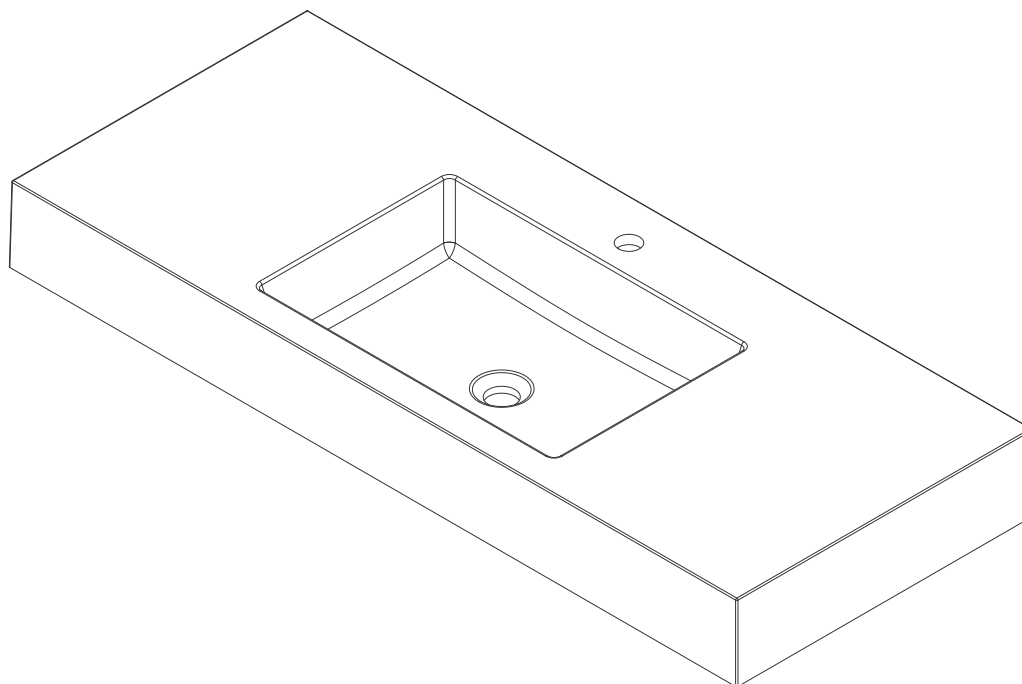

# 48" CS SERIES BASIN

**JAMES MARTIN**  
VANITIES

CS-S348-GW

---

## Features and Materials

Countertop Materials: Composite Stone  
Number of Basins: One, Integrated Sinktop  
Basin Overflow: NO  
Certifications: ICC-ES PMG-1568

## Dimension

Length: 48"  
Width: 19-5/8"  
Overall Height: 4-7/8"  
Profile Height: 4-7/8"  
Basin Depth: 4-1/8"  
Basin Length: 19-5/8"  
Basin Width: 12-3/4"  
Drain Hole Size: 1-3/4"

Visit website for warranty and installation information  
[www.jamesmartinvanities.com](http://www.jamesmartinvanities.com)

# 48" CS SERIES BASIN